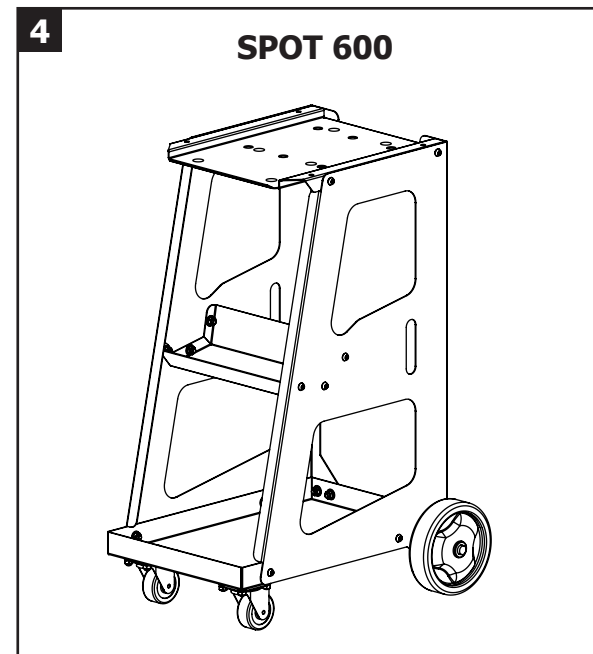

Chariot / Trolley / Fahrwagen - SPOT 600

Poste non inclu
Dent puller not included
Ohne Ausbeulspotter

SPOT 600

M6 (x8)

M6 (x20)

M6x12 (x28)