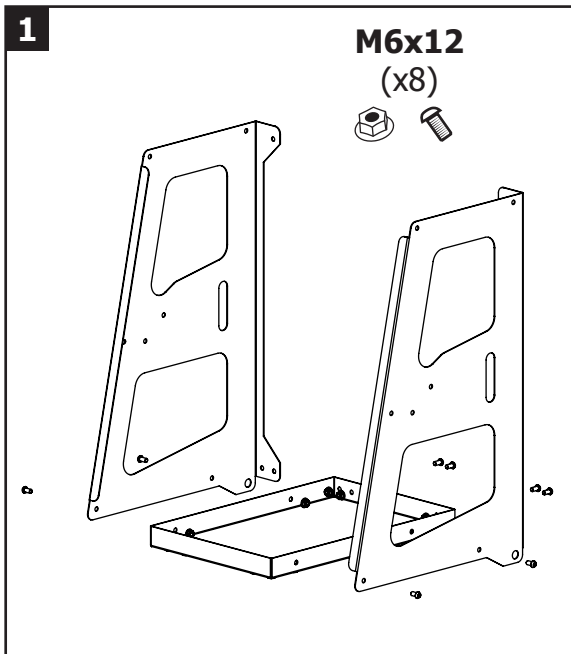

Chariot / Trolley / Fahrwagen - SPOT 600

Poste non inclu
Dent puller not included
Ohne Ausbeulspotter

SPOT 600

M6 (x8)

M6 (x20)

M6x12 (x28)