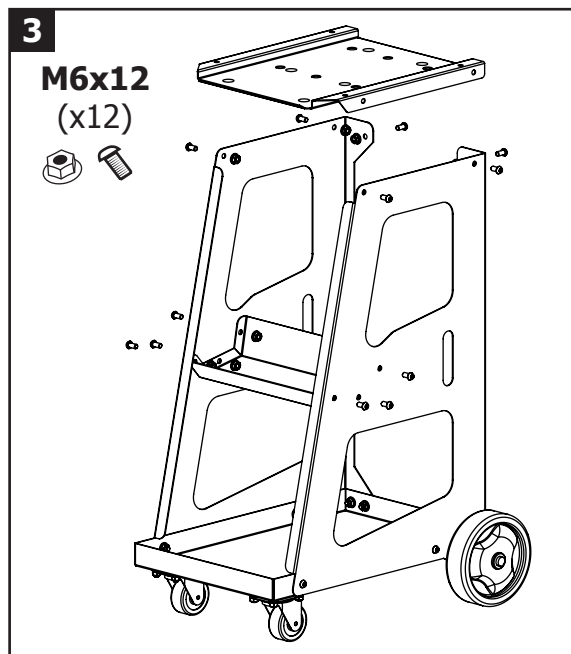

Chariot / Trolley / Fahrwagen - SPOT 600

Poste non inclu
Dent puller not included
Ohne Ausbeulspotter

SPOT 600

M6 (x8)

M6 (x20)

M6x12 (x28)