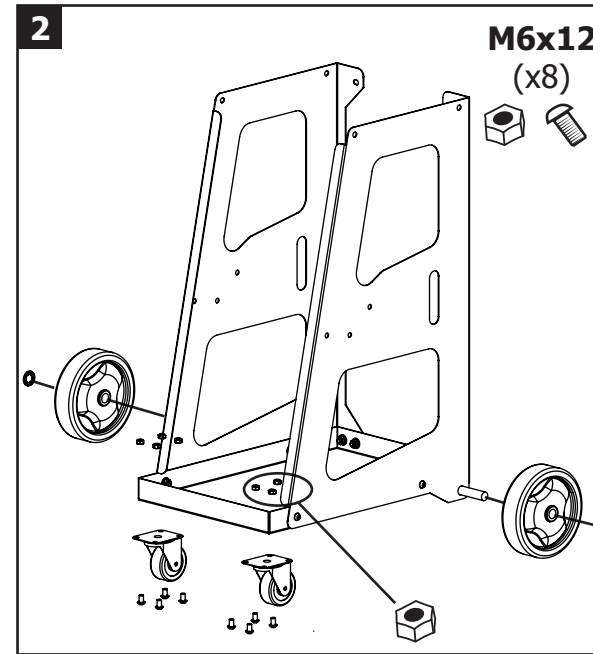

Chariot / Trolley / Fahrwagen - SPOT 600

Poste non inclu
Dent puller not included
Ohne Ausbeulspotter

SPOT 600

M6 (x8)

M6 (x20)

M6x12 (x28)