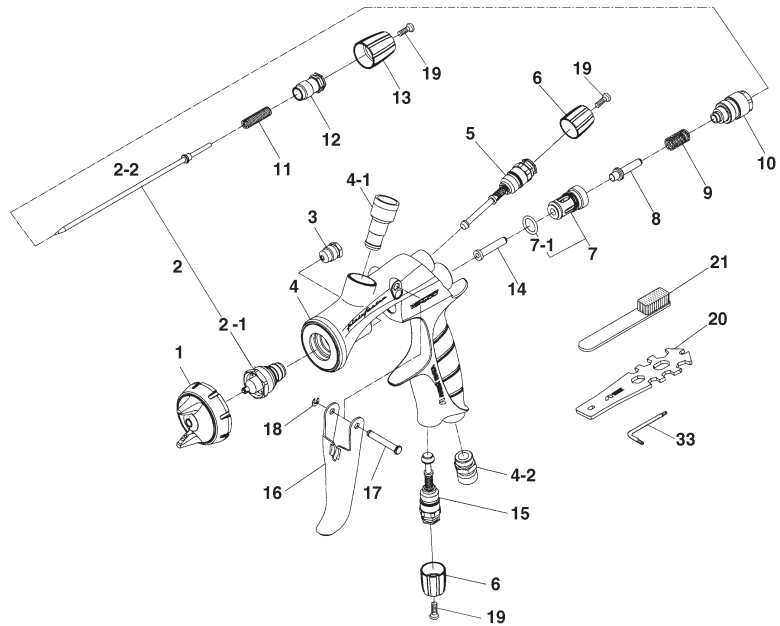

### Spare parts

Code	Description	Ref.	SEK
93505330	AIR CAP PACKING (WHITE)		55
93505341	AIR CAP "L" PACKING (BLACK)		71
03810620	NEEDLE PACKING CARTRIDGE	ref. part 3	205
93505421	FLUID NIPPLE	ref. part 4-1	583
03660300	AIR NIPPLE	ref. part 4-2	82
93505432	PATTERN ADJ. SET	ref. part 5	473
93512290	ADJ. KNOB (Green)	(LS-400) ref. part 6	135
93506461	ADJ. KNOB (Gold)	ref. part 6	126
93505471	ADJ. KNOB (Chrome)	ref. part 6	126
03843530	AIR VALVE SEAT SET	ref. part 7	231
06638008	O RING	ref. part 7-1	20
93505480	AIR VALVE	ref. part 8	157
03719530	AIR VALVE SPRING	ref. part 9	71
93505491	FLUID ADJ. GUIDE SET	ref. part 10	346
03593530	FLUID NEEDLE SPRING	ref. part 11	71
93505822	FLUID ADJ. SCREW SET	ref. part 12	126
93512730	FLUID ADJ. KNOB (Green)	(LS-400) ref. part 13	135
93506471	FLUID ADJ. KNOB (Gold)	ref. part 13	126
93505831	FLUID ADJ. KNOB (Chrome)	ref. part 13	126
03595530	AIR VALVE SHAFT	ref. part 14	9,33
93505842	AIR ADJ. SET	ref. part 15	355
93505850	TRIGGER	ref. part 16	157
93505860	TRIGGER STUD	ref. part 17	47
96612025	E STOPPER	ref. part 18	23
93512740K	COUNTERSUNK HEAD SCREW (Green) (3 pcs. / 1 pk.) (LS-400)	ref. part 19	122
93506980K	COUNTERSUNK HEAD SCREW (Gold) (3 pcs. / 1 pk.)	ref. part 19	121
93506970K	COUNTERSUNK HEAD SCREW (Chrome) (3 pcs. / 1 pk.)	ref. part 19	121
93505910	UNIVERSAL SPANNER	ref. part 20	78
06990600	BRUSH	ref. part 21	25
14019100	<b>GRAVITY CUP PC-G600P-2 - 600cc (without filter)</b>	ref. part 22	598
94011220	LID	ref. part 24	329
94011230	KNOB	ref. part 25	16
94011240	FILTER 60 MESH (250 MICRON) (optional)		19
14378610	AIR REGULATOR AFV-1		824
94017021	CAP NUT	ref. part 26	63
94006220	JOINT SEAT	ref. part 27	92
94006231	BODY	ref. part 28	277
94006240	AIR REGULATOR SET	ref. part 29	252
96990425	PLUG	ref. part 30	52
03660300	AIR NIPPLE	ref. part 31	82
W3COM6065	GAUGE	ref. part 32	198
03506480K	ALLEN WRENCH SET (3 pcs. / 1 pk.)	ref. part 33	57