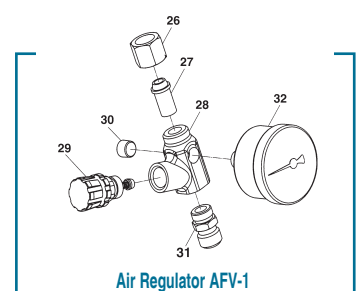

PC-G600P-2_CUP

Air Regulator AFV-1