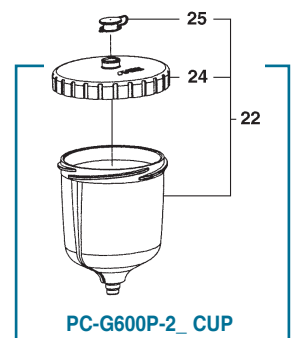

Optional Filter
60 Mesh (250 MIKRON)