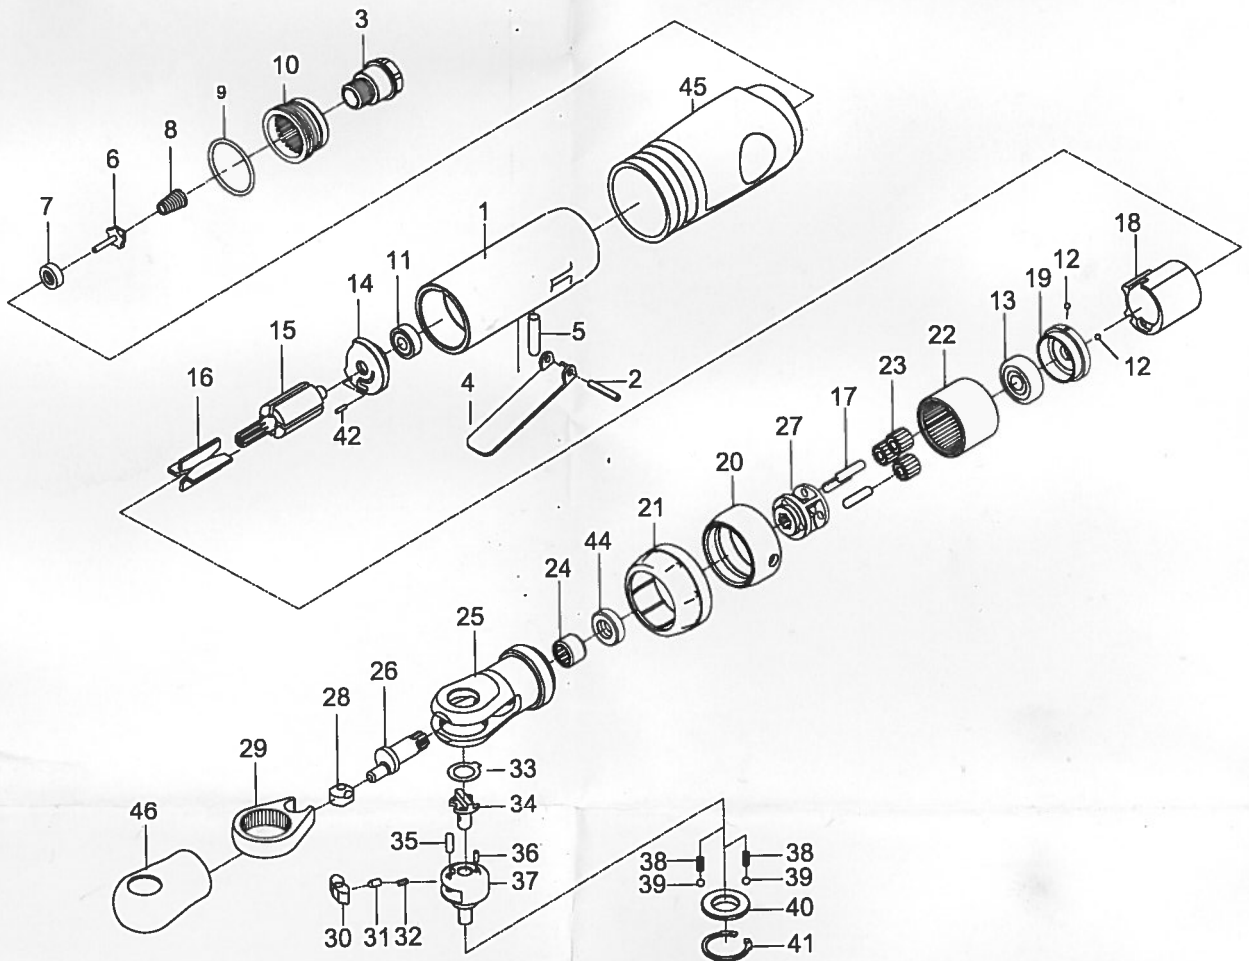

# 3/8" AIR RATCHET WRENCH

Index No.	Parts No.	Description	Index No.	Parts No.	Description
1	32-301201	Housing	24	0HK0910	Needle Bearing
2	50102-12	Spring Pin (3*20L)	25	32-301228	Ratchet Housing
3	32-301203	Connection	26	33-310027	Crank Shaft
4	32-301204	Throttle lever	27	32-301226-12	Idler Gear Plate
5	32-301205	Valve Pin	28	32-301231	Drive Bushing
6	32-301210	Valve	29	32-301232	Yoke
7	32-301207	Valve Seat	30	32-301237	Ratchet Pawl
8	32-301208	Spring	31	32-301235	Spring Cap
9	OR02501108	O-Ring (25.12*1.78)	32	32-301239	Spring
10	32-302211	Deflector	33	32-301242	Washer
11	052213	Ball Bearing (696ZZ)	34	32-301233	Reverse Button
12	52245	Steel Ball(2) (3/32")	35	PN03030808	Pin (3.3*8.8)
13	0627ZZ	Ball Bearing (627ZZ)	36	70117	Spring Pin (2*5L)
14	52214	Rear End Plate	37	33-301238	Ratchet Anvil 3/8"
15	32-301215	Rotor	38	32-301234	Spring (2)
16	32-301216	Vane(4)	39	40145	Steel Ball(2) (1/8")
17	610225	Idler Gear Pin (3) (4*15.8L)	40	33-301241	Thrust Washer
18	32-301218	Cylinder	41	IRTW22	Retainer Ring (IRTW-22)
19	32-301219	Front End Plate	42	30117	Spring Pin (1.5*5L)
20	32-301224	Nut	44	32-301212	Bushing
21	32-301209	Cap	45	32-301252	Rubber Grip
22	32-301222	Thread Ring Gear	46	32-301243	Rubber Hat
23	32-301223	Idler Gear (3)			