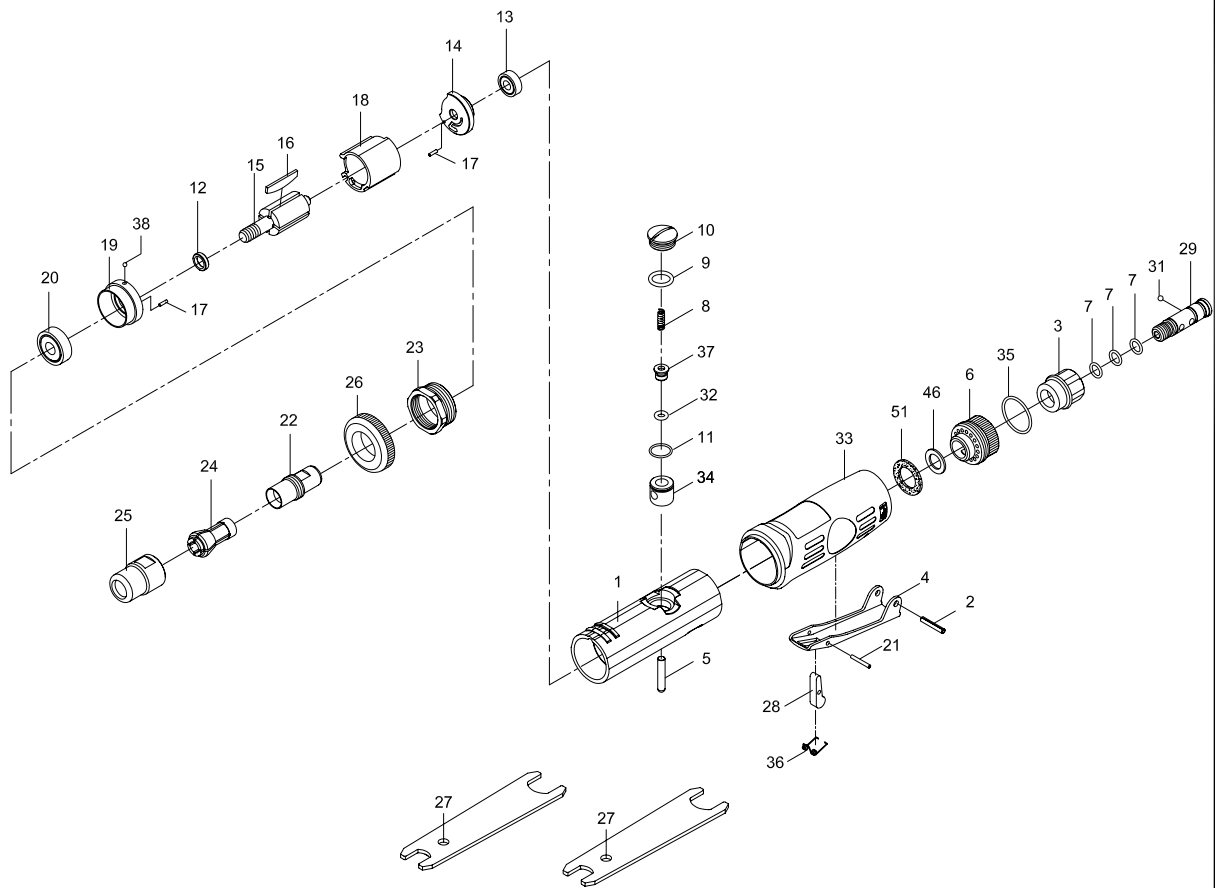

# STRAIGHT DIE GRINDER

Index No.	Parts No.	Description	Index No.	Parts No.	Description
1	52-522501	Motor Housing	21	522220	Spring Pin (2x18L)
2	40337	Lever Pin (3x18L)	22	53222	Spindle
3	52-522503	Air Inlet	23	532223	Front Coupling
4	52-522504	Throttle Lever	24	51224	Collet
5	52-522505	Valve Shaft	25	52225	Collet Nut
6	52-522506	Deflector	26	532226	Front Cap
7	OR00705105	O-Ring (3) (7.5x1.5)	27	52227	Spanner (2)
8	522208	Spring	28	51540	Safety Bar
9	70109	O-Ring (9.8x1.9)	29	52-522541	Fixed Shaft
10	52-522510	Valve Screw	30	52245	Steel Ball (3/32")
11	52236	O-Ring (10.5x1)	31	40145	Steel Ball (1/8")
12	52212	Rotor Spacer	32	30107	O-Ring (3.8x1.9)
13	052213	Ball Bearing (696ZZ)	33	52-522553	Grip
14	52214	Rear End Plate	34	522236	Bushing
15	52215	Rotor	35	OR02105105	O-Ring (21.5x1.5)
16	52216	Vane (4)	36	522212	Spring
17	30117	Spring Pin (2) (1.5x6)	37	522240	Throttle Valve
18	52218	Cylinder	46	522243	Washer
19	52219	Front End Plate	51	522250	Damping Material
20	030120	Ball Bearing (608ZZ)			