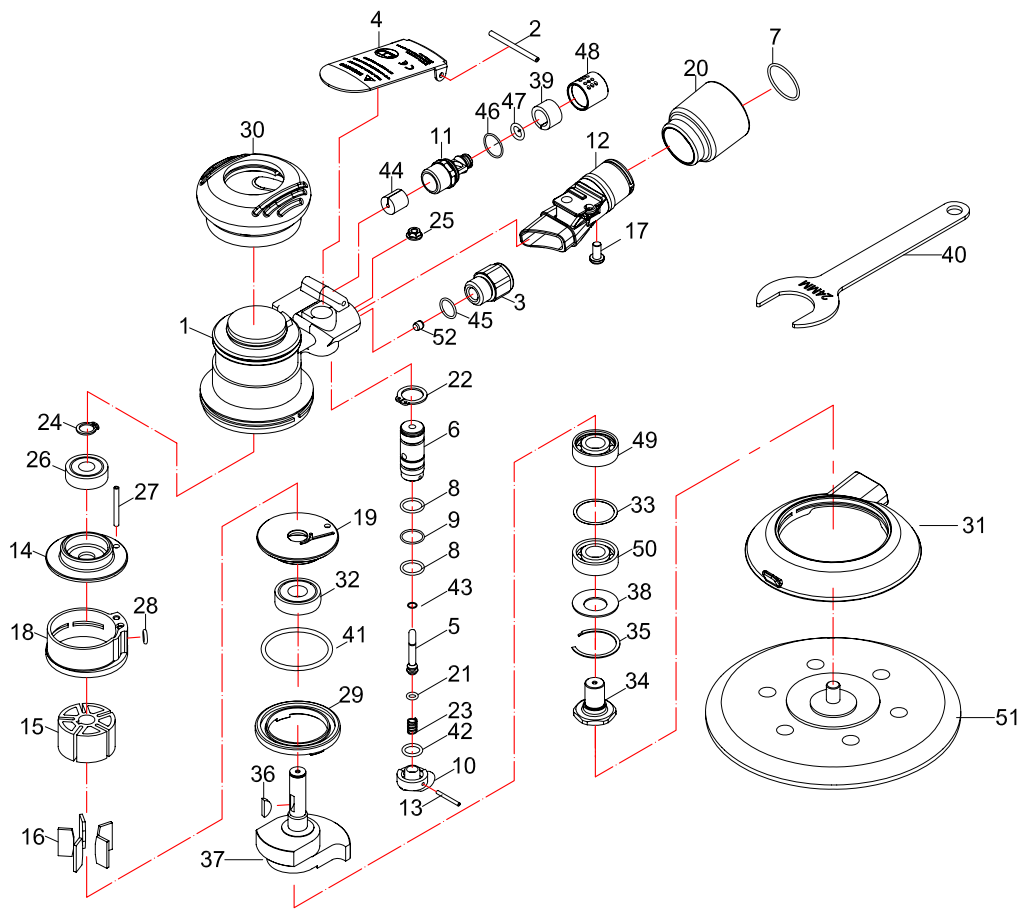

# 6" PALM SANDER

Index No.	Parts No.	Description	Index No.	Parts No.	Description
1	66-6133C01	Housing	27	SP03002800	Spring Pin (3×28)
2	SP03004000	Spring Pin (3×40L)	28	OR00500200	O-Ring (5×2)
3	66-6133C03	Air Inlet	29	66-6133C29	Lock Ring
4	66-6133C04	Throttle Lever	30	66-6133C30	Grip Hat
5	66-6133C05	Shaft	31	66-6133C31	Shroud
6	66-6133C06	Bushing	32	06001ZZ	Ball Bearing (6001ZZ)
7	OR02105105	O-Ring (21.5×1.5)	33	66-6132A13	Washer
8	OR01007105	O-Ring(2) (10.7×1.5)	34	66-6132A34	Shaft
9	52236	O-Ring (10.5×1)	35	60-613135	Snap Ring
10	66-6133C10	Regulator	36	61934	Key
11	66-6133C23	Exhaust Shafte	37	66-583737	Balancer Shaft
12	66-6133C12	Adapter	38	60-613139	Washer (3×13)
13	51542	Spring Pin (2×18L)	39	66-6133C25	Muffler
14	66-6133C14	Rear End Plate	40	66-6132A54	Spanner
15	66-6132A15	Rotor	41	OR03904301	O-Ring (39.4×3.1)
16	66-6132A16	Rotor Blade(5)	42	40130	O-Ring (8.8×1.7)
17	66-6133C17	Screw (M5×10)	43	OR00200100	O-Ring (2×1)
18	66-6133C18	Cylinder	44	66-6133C07	Muffler
19	66-6133C19	Front End Plate	45	82247	O-Ring (13.5×1.5)
20	66-6133C20	Swivel Exhaust	46	82209	O-Ring (14×1)
21	OR00307108	O-Ring (3.68×1.78)	47	76010	O-Ring (5.8×1.9)
22	STW14	Retaining Ring (STW-14)	48	66-6133C24	Exhaust Sleeve
23	66-6133C08	Spring	49	06001	Ball Bearing (6001)
24	66-6132A12	Retainer Ring	50	06001P	Ball Bearing (6001P)
25	66-6133C32	Nut (M5×0.8)	*51	60-613142	Pad (6")
26	06000ZZ	Ball Bearing (6000zz)	52	66-6133C22	Stopper

\* optional part

66-6833C-0001

04.15.2010