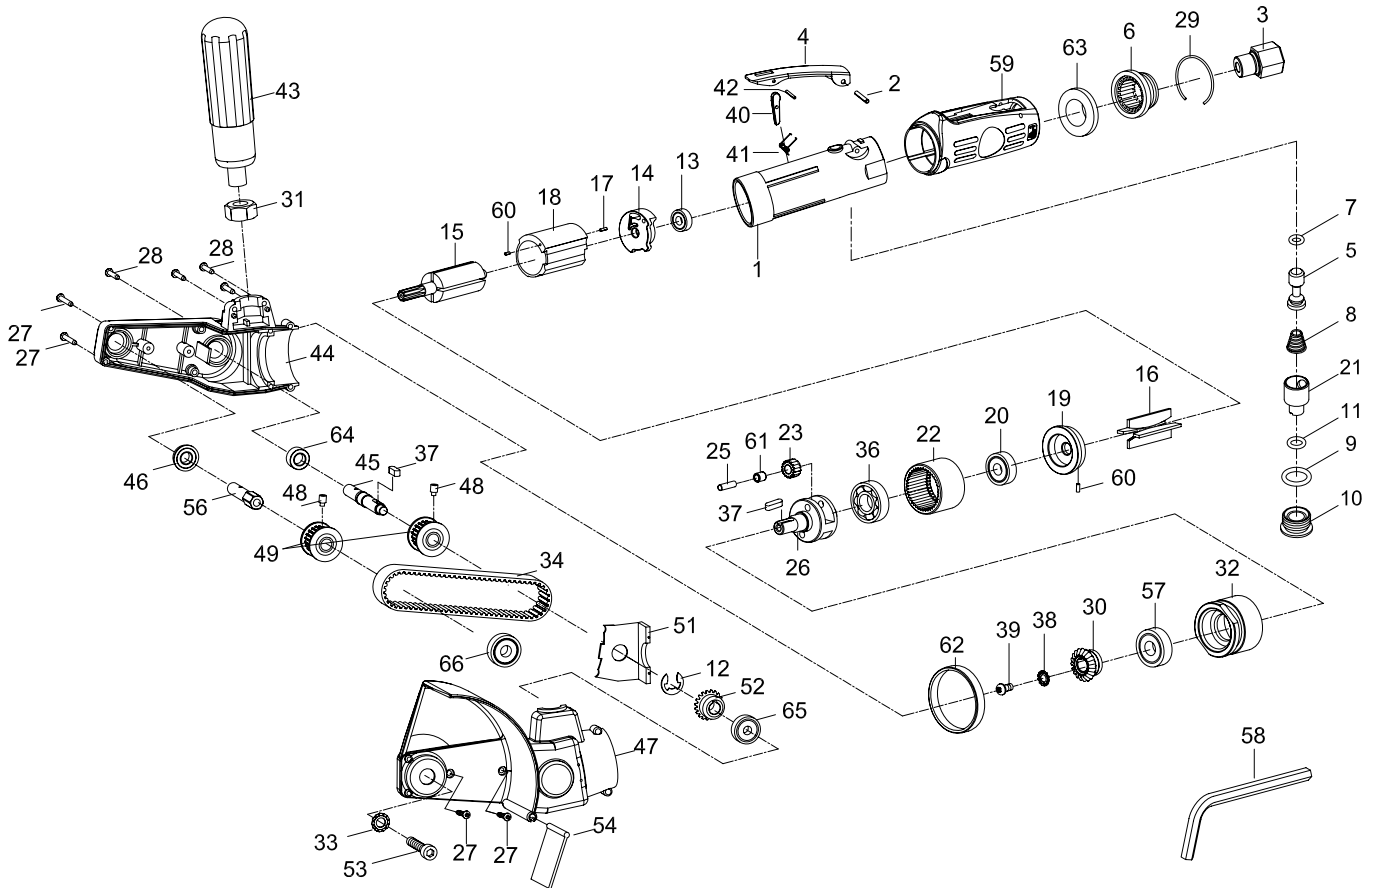

UTILITY IN-LINE DRIVER

Index No.	Parts No.	Description	Index No.	Parts No.	Description
1	301101	Motor Housing	33	690133	Toothed Washer
2	30102	Spring Pin (3*24L)	34	690134	Toothed Belt
3	51203	Air Inlet	36	040313	Ball Bearing (6001Z)
4	6K-301104	Throttle Lever	37	690121	Key(2) (3*10)
5	6K-301105	Valve Stem	38	690111	Toothed Washer (BW-4.5)
6	51206	Exhaust Deflector	39	690110	Screw
7	70107	O-Ring (4.8*1.9)	40	522239	Safety Bar
8	51208	Spring	41	522212	Spring
9	70123	O-Ring (11.8*2.4)	42	51542	Spring Pin (2*18L)
10	51210	Throttle Valve Plug	43	690137	Handle
11	40305	O-Ring (6.5*2)	44	690107	Plastic Housing(R)
12	690112	E-Ring (ETW-8)	45	690120	Belt Drive Shaft
13	052213	Ball Bearing (696ZZ)	46	0690108	Ball Bearing (LF-688ZZ)
14	301114	End Plate	47	690108	Plastic Housing(L)
15	95-301115	Rotor	48	690117	Set Screw(2) (M4)
16	512216	Rotor Blades(4)	49	690109	Toothed Pulley(2)
17	30117	Spring Pin (1.5*6L)	51	690113	Inner Bulkhead
18	512218	Cylinder	52	690122	Bevel Gear
19	95-301119	Front End Plate	53	20523	Hexagonal Hole Screw (M6*25L)
20	030120	Ball Bearing (608ZZ)	54	690136	Dust Cover
21	51221	Air Regulator	56	690123	Spindle
22	70922	Internal Gear	57	051220	Ball Bearing (6000ZZ)
23	690146	Planet Gear(2)	58	10018	Hex. Key Wrench (5mm)
25	746425	Pin(2) (4*14.8L)	59	512252	Grip
26	690126	Planet Cage	60	30117-22	Spring Pin(2) (1.5*4)
27	690127	Tapping Screw(4) (TS 2.9*20L)	61	690145	Bushing(2)
28	690128	Tapping Screw(8) (TS2.9*16L)	62	95-301120	Decoration Ring
29	51229	Retaining Ring	63	51250	Muffler
30	690130	Bevel Gear	64	0688ZZ	Ball Bearing (688ZZ)
31	690131	Nut	65	030113	Ball Bearing (626ZZ)
32	690132	Housing Cap	66	030120-12	Ball Bearing (608RS)