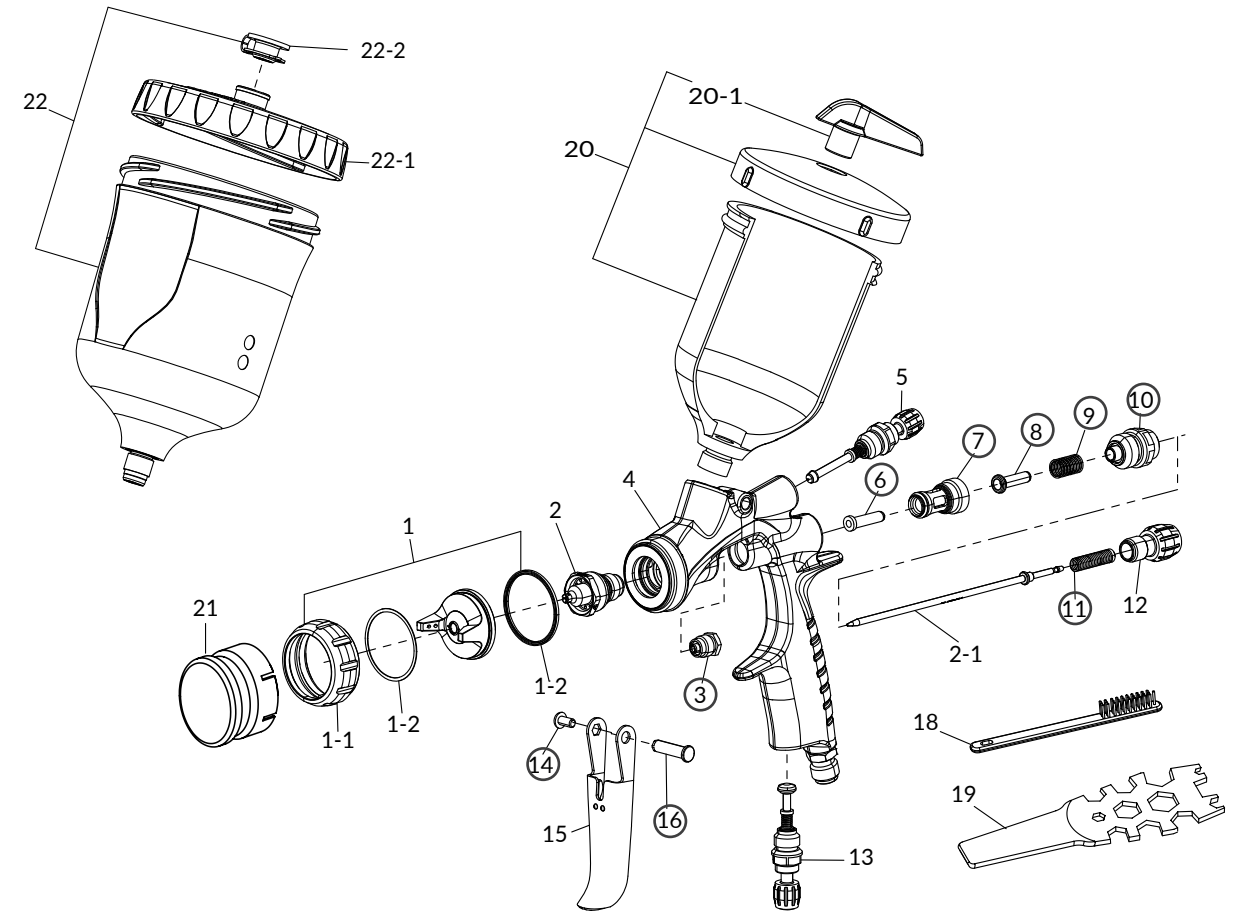

TECHNICAL DATA

• Air Nipple: G1/4" • Fluid Nipple: G1/4"

Setup	Model	ø mm	Air cap	bar*	NI/min	mm (in)
WS-Primer UV	WS-Primer UV-10	1.0	WS-Primer-UV	2.0	370	140
	WS-Primer UV-11	1.1				145
	WS-Primer UV-12	1.2				150

AIR CAP COVER UV

TECHNICAL DATA

	ø 1.0	ø 1.1	ø 1.2	SEK
WS-Primer UV				
WS-Primer UV Spray Guns with PCG-2P-2-S1 200 ml CUP	130823A0	130824A0	130825A0	4 650
AIR CAP SET WS-PRIMER UV		930733A0		1 487
FLUID NOZZLE & FLUID NEEDLE SET	930770A0	930771A0	930772A0	1 430

SET OPTIONS & CONTENTS

CARTON BOX

WS-Primer UV Spray Gun
PCG-2P-2-S1 CUP - 200 ml
Cleaning Brushes - Universal Spanner

SPARE PARTS

WS-PRIMER UV

REF.	CODE	DESCRIPTION	SEK	REF.	CODE	DESCRIPTION	SEK
1	see table on left page	AIR CAP SET WS-PRIMER-UV		18	W2COM6163	BRUSHES (5 pcs./1 pk.)	159
1-1	930729A0	AIR CAP RING WSP (Purple)	650	19	930171A0	UNIVERSAL SPANNER	118
1-2	93017700	AIR CAP PACKING SET (2 pcs./1 pk.)	136	20	140025A0	PCG-2P-2-S1 GRAVITY BLACK CUP 200 ml	511
2 + 2-1	see table on left page	FLUID NOZZLE + FLUID NEEDLE SET WSP		20-1	W2KIT07	NON DRIP SET (5 pcs./1 pk.)	103
3	93001410	SELF ADJUSTING NEEDLE PACKING	508	21	930754A0	UV AIR CAP COVER	207
5	930727A0	PATTERN ADJUSTMENT SET WSP UV (Purple)	585	22	140082A0	PC-G600P-2 (OPTIONAL) GRAVITY BLACK CUP 600 ml	847
6	93001790	AIR VALVE SHAFT	187	22-1	940226A0	LID for GRAVITY BLACK CUP 600 ml (OPTIONAL)	447
7	930789A0	AIR VALVE SEAT SET V2	436	22-2	940225A0	NON DRIP for GRAVITY BLACK CUP 600 ml (OPTIONAL)	25
8	93001690	AIR VALVE	225				
9	93001700	AIR VALVE SPRING	134				
10	930728A0	FLUID ADJUSTMENT GUIDE SET WSP UV (Purple)	520				
11	93002820	FLUID NEEDLE SPRING	225				
12	930725A0	FLUID ADJUSTMENT KNOB WSP UV (Purple)	195				
13	930726A0	AIR ADJUSTMENT SET WSP UV (Purple)	520				
14	960081A0	TRIGGER SCREW	62				
15	930510A0	TRIGGER	351				
16	93001870	TRIGGER STUD	110				